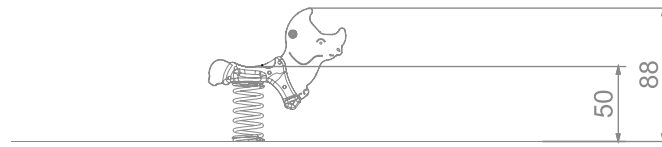

### INFORMATION ABOUT THE PRODUCT

Dimensions	91 x 30 cm
Safety zone	351 x 230 cm
Safety zone area	7,23 m <sup>2</sup>
Overall height	88 cm
Free fall height	50 cm
Amount of users	1
Product complies with PN-EN 1176-1:2017-12	YES
Availability of spare parts	YES
Age range	1-12
According to PN-EN 1176-1:2017-12 norm, the product requires applying a safety surface according to the product's free fall height.	