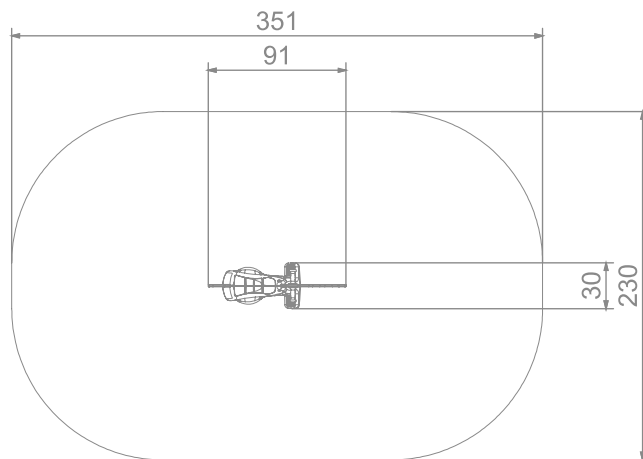

### INFORMATION ABOUT THE PRODUCT

Dimensions	91 x 30 cm
Safety zone	351 x 230 cm
Safety zone area	7,23 m <sup>2</sup>
Overall height	88 cm
Free fall height	50 cm
Amount of users	1
Product complies with PN-EN 1176-1:2017-12	YES
Availability of spare parts	YES
Age range	1-12
According to PN-EN 1176-1:2017-12 norm, the product requires applying a safety surface according to the product's free fall height.	

SCALE 1:50

#### MATERIALS:

HANDHOLD MADE OF INJECTION MOLDED POLYAMIDE

CONNECTING ELEMENTS LIKE SCREWS, NUTS, WASHERS MADE OF STAINLESS STEEL

PLATES OF THE WALLS MADE OF COLOURFUL TRIPLE LAYERED 1.5 MM HDPE POLYETHYLENE